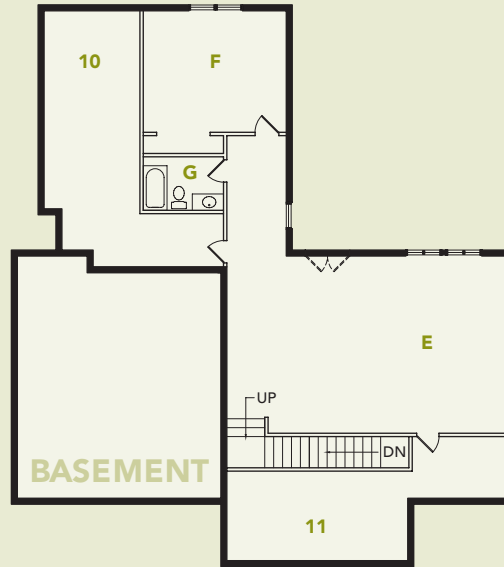

REINEbelle

Single story ♦ 2br/2.5ba ♦ 1,783 sf conditioned (first floor)

56'-6" wide x 63' deep

REINEdecor

REINEelan

Rooms

- 1 – Great Room (14'-6" x 22')
- 2 – Kitchen (15' x 18')
- 3 – Bedroom (15' x 11')
- 4 – Garage (25'-5" x 23')
- 5 – Deck (6' x 9')
- 6 – Pantry
- 7 – Master Bedroom (15' x 15')
- 8 – Master Bathroom (12' x 11')
- 9 – Master Closet (12' x 11')
- 10 – Mechanical Room
- 11 – Storage

Options

- A – French Doors
- B – Window Seat
- C – Porch/Deck (16' x 14')
- D – Room Above Garage (23' x 21')
- E – Family Room (23' x 21')
- F – Bedroom (16' x 14')
- G – Bathroom (6' x 9')
- H – Window
- I – Fireplace
- J – Door